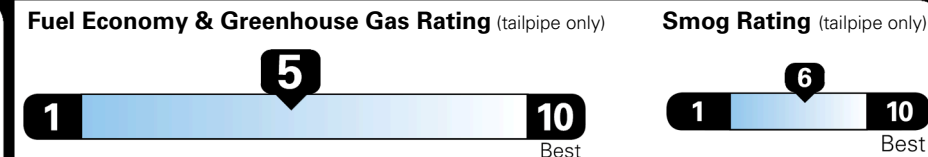

This vehicle emits 339 grams CO₂ per mile. The best emits 0 grams per mile (tailpipe only). Producing and distributing fuel also create emissions; learn more at fueleconomy.gov.

Actual results will vary for many reasons, including driving conditions and how you drive and maintain your vehicle. The average new vehicle gets 29 MPG and costs $8,500 to fuel over 5 years. Cost estimates are based on 15,000 miles per year at $ 3.30 per gallon. MPGe is miles per gasoline gallon equivalent. Vehicle emissions are a significant cause of climate change and smog.

fueleconomy.gov

Calculate personalized estimates and compare vehicles

GOVERNMENT 5-STAR SAFETY RATINGS

PARTS CONTENT INFORMATION

Overall Vehicle Score ★★★★★

Based on the combined rating of frontal, side and rollover. Should ONLY be compared to other vehicles of similar size and weight.

Frontal Driver ★★★★★
Crash Passenger ★★★★★

Based on the risk of injury in a frontal impact. Should ONLY be compared to other vehicles of similar size and weight.

Side Front seat ★★★★★
Crash Rear seat ★★★★★

Star ratings based on the risk of injury in a side impact.

Rollover ★★★★★

Star ratings based on the risk of rollover in a single-vehicle crash.

Star ratings range from 1 to 5 stars (★★★★★) with 5 being the highest.

Source: National Highway Traffic Safety Administration (NHTSA).

www.safercar.gov or 1-888-327-4236

Manufacturer's suggested retail price includes Manufacturer's recommended pre-delivery service. License and title fees, state and local taxes and other dealer installed options and accessories are not included in the manufacturer's suggested retail price.

FOR VEHICLES IN THIS CAR LINE U.S./CANADIAN PARTS CONTENT: 55 %

MAJOR SOURCES OF FOREIGN PARTS: KOREA: 30%

NOTE: PARTS CONTENT DOES NOT INCLUDE FINAL ASSEMBLY, DISTRIBUTION, OR OTHER NON-PARTS COSTS.

FOR THIS VEHICLE FINAL ASSEMBLY POINT: WEST POINT, GA, USA

COUNTRY OF ORIGIN

ENGINE (MOTOR): USA

TRANSMISSION: USA