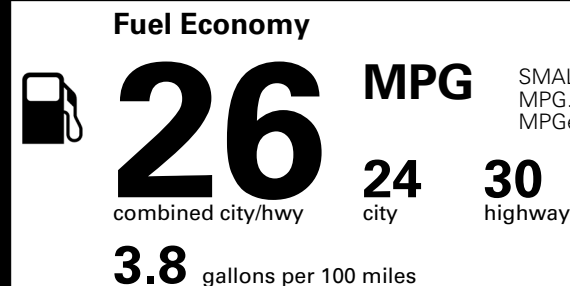

MSRP INCLUDING OPTIONS \$ 33,460.00

INLAND FREIGHT AND HANDLING \$ 1,495.00

TOTAL MANUFACTURER'S SUGGESTED RETAIL PRICE ▶

\$ 34,955.00

TOTAL ADDITIONAL WEIGHT: 7.8

*Additional terms and conditions apply.

**Kia Connect may be currently unavailable for some Model Year 2022 and newer vehicles sold or purchased in Massachusetts; please see owners.kia.com for more information.

EPA DOT Fuel Economy and Environment

Gasoline Vehicle

SMALL SUVs range from 14 to 138 MPG. The best vehicle rates 146 MPGe.

You spend \$1,000 more in fuel costs over 5 years compared to the average new vehicle.