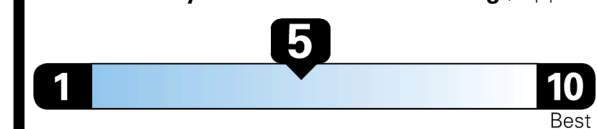

Fuel Economy & Greenhouse Gas Rating (tailpipe only)

This vehicle emits 339 grams CO₂ per mile. The best emits 0 grams per mile (tailpipe only). Producing and distributing fuel also create emissions; learn more at fueleconomy.gov.