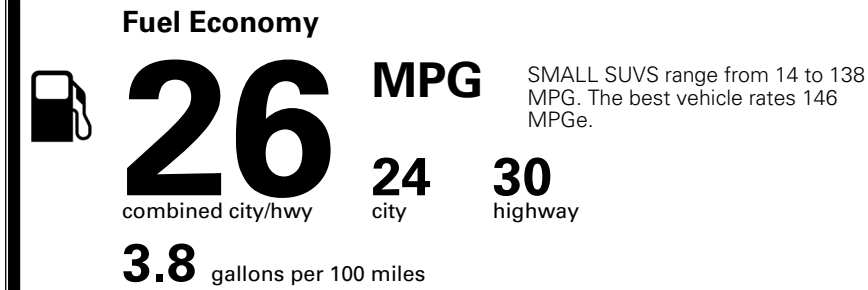

MSRP INCLUDING OPTIONS \$ 35,295.00
 INLAND FREIGHT AND HANDLING \$ 1,495.00
TOTAL MANUFACTURER'S SUGGESTED RETAIL PRICE ▶ \$ 36,790.00

EPA DOT Fuel Economy and Environment

Gasoline Vehicle

You spend \$1,000 more in fuel costs over 5 years compared to the average new vehicle.