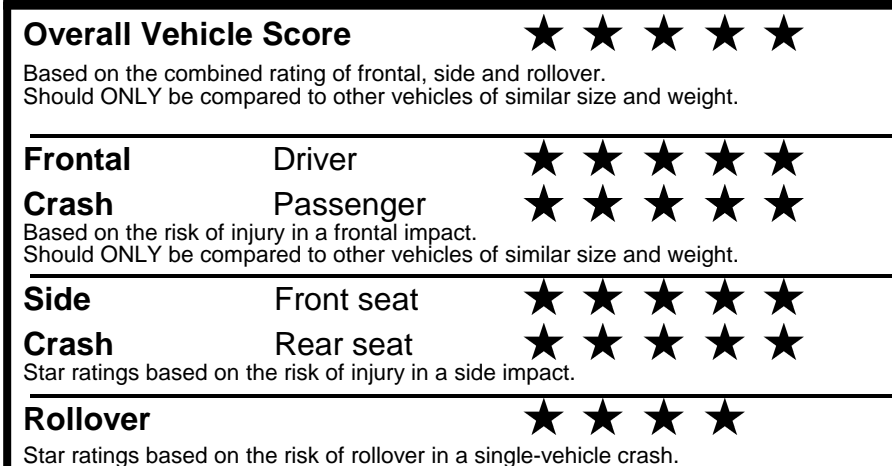

fueleconomy.gov
 Calculate personalized estimates and compare vehicles

GOVERNMENT 5-STAR SAFETY RATINGS

PARTS CONTENT INFORMATION

FOR VEHICLES IN THIS CAR LINE U.S./CANADIAN PARTS CONTENT: 55 %

MAJOR SOURCES OF FOREIGN PARTS: KOREA: 30%