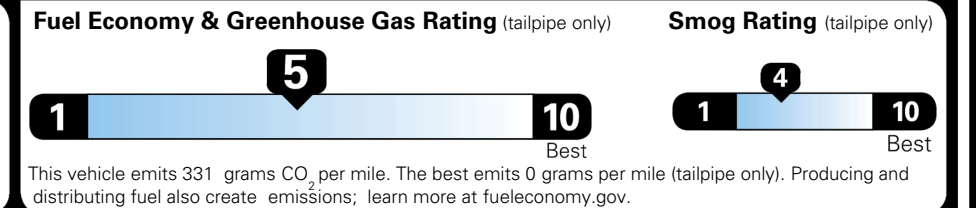

Actual results will vary for many reasons, including driving conditions and how you drive and maintain your vehicle. The average new vehicle gets 29 MPG and costs $8,500 to fuel over 5 years. Cost estimates are based on 15,000 miles per year at $ 3.30 per gallon. MPGe is miles per gasoline gallon equivalent. Vehicle emissions are a significant cause of climate change and smog.

fueleconomy.gov

Calculate personalized estimates and compare vehicles

GOVERNMENT 5-STAR SAFETY RATINGS

Overall Vehicle Score ★ ★ ★ ★ ★

Based on the combined rating of frontal, side and rollover. Should ONLY be compared to other vehicles of similar size and weight.

Frontal Driver ★ ★ ★ ★ ★

Crash Passenger ★ ★ ★ ★ ★

Based on the risk of injury in a frontal impact. Should ONLY be compared to other vehicles of similar size and weight.

Side Front seat ★ ★ ★ ★ ★

Crash Rear seat ★ ★ ★ ★ ★

Star ratings based on the risk of injury in a side impact.

Rollover ★ ★ ★ ★ ★

Star ratings based on the risk of rollover in a single-vehicle crash.

Star ratings range from 1 to 5 stars (★★★★★) with 5 being the highest.

Source: National Highway Traffic Safety Administration (NHTSA).

www.safercar.gov or 1-888-327-4236

Manufacturer's suggested retail price includes Manufacturer's recommended pre-delivery service. License and title fees, state and local taxes and other dealer installed options and accessories are not included in the manufacturer's suggested retail price.

PARTS CONTENT INFORMATION

FOR VEHICLES IN THIS CAR LINE U.S./CANADIAN PARTS CONTENT: 0 %

MAJOR SOURCES OF FOREIGN PARTS: KOREA: 90%

NOTE: PARTS CONTENT DOES NOT INCLUDE FINAL ASSEMBLY, DISTRIBUTION, OR OTHER NON-PARTS COSTS.

FOR THIS VEHICLE FINAL ASSEMBLY POINT: HWASUNG, KOREA

COUNTRY OF ORIGIN ENGINE (MOTOR): KOREA

TRANSMISSION: KOREA

*Additional terms and conditions apply.

**Kia Connect may be currently unavailable for some Model Year 2022 and newer vehicles sold or purchased in Massachusetts; please see owners.kia.com for more information.

NOTE: When you purchase this vehicle, Kia America, Inc. collects personal information you provide to the dealership. For information on our collection and use of personal information and your rights, please see our Privacy Policy on www.kia.com.