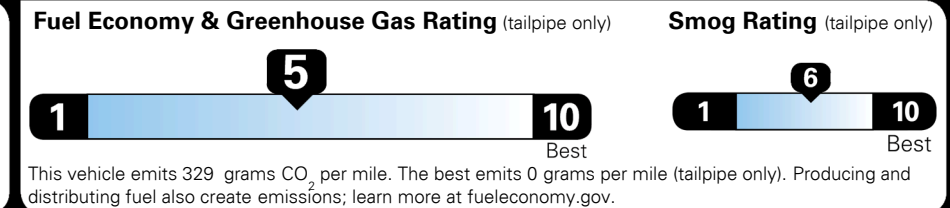

\$ 31,480.00

TOTAL ADDITIONAL WEIGHT:

EPA DOT Fuel Economy and Environment

Gasoline Vehicle

You spend
\$750
 more in fuel costs
 over 5 years
 compared to the
 average new vehicle.

Annual fuel cost
\$1,850