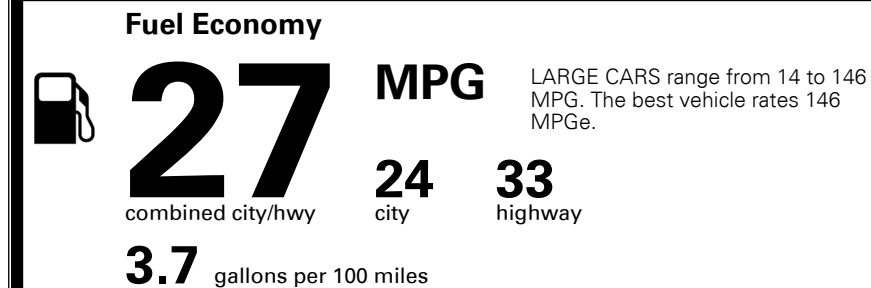

\$ 29,990.00

Included
 Included
 Included

\$295.00

MSRP INCLUDING OPTIONS

\$ 30,285.00

INLAND FREIGHT AND HANDLING

\$ 1,195.00

TOTAL MANUFACTURER'S SUGGESTED RETAIL PRICE ▶

\$ 31,480.00

TOTAL ADDITIONAL WEIGHT:

EPA DOT Fuel Economy and Environment

Gasoline Vehicle

You spend
\$750
 more in fuel costs
 over 5 years
 compared to the
 average new vehicle.

Annual fuel cost
\$1,850