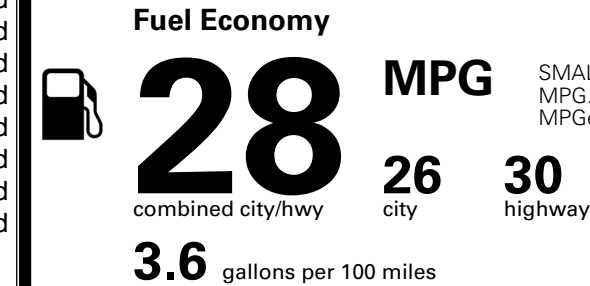

\$ 32,485.00

TOTAL ADDITIONAL WEIGHT:

*Additional terms and conditions apply.

**Kia Connect may be currently unavailable for some Model Year 2022 and newer vehicles sold or purchased in Massachusetts; please see owners.kia.com for more information.

EPA DOT Fuel Economy and Environment

Gasoline Vehicle

SMALL SUVs range from 14 to 138 MPG. The best vehicle rates 146 MPGe.

You spend \$250 more in fuel costs over 5 years compared to the average new vehicle.