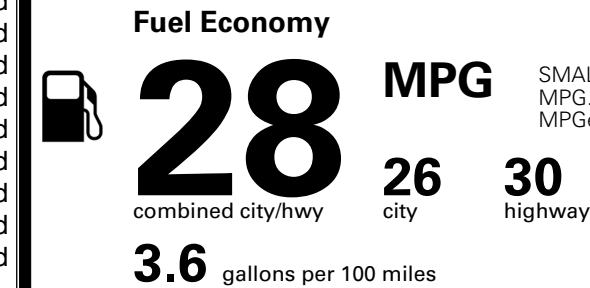

\$ 1,495.00

TOTAL MANUFACTURER'S SUGGESTED RETAIL PRICE ▶

\$ 29,585.00

TOTAL ADDITIONAL WEIGHT:

*Additional terms and conditions apply.

**Kia Connect may be currently unavailable for some Model Year 2022 and newer vehicles sold or purchased in Massachusetts; please see owners.kia.com for more information.

EPA DOT Fuel Economy and Environment

Gasoline Vehicle

SMALL SUVs range from 14 to 138 MPG. The best vehicle rates 146 MPGe.

You spend \$250 more in fuel costs over 5 years compared to the average new vehicle.