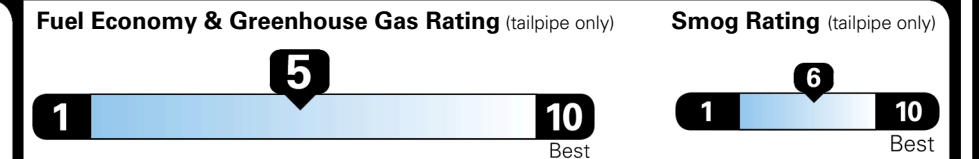

This vehicle emits 319 grams CO₂ per mile. The best emits 0 grams per mile (tailpipe only). Producing and distributing fuel also create emissions; learn more at fueleconomy.gov.

Actual results will vary for many reasons, including driving conditions and how you drive and maintain your vehicle. The average new vehicle gets 29 MPG and costs $8,000 to fuel over 5 years. Cost estimates are based on 15,000 miles per year at $ 3.10 per gallon. MPGe is miles per gasoline gallon equivalent. Vehicle emissions are a significant cause of climate change and smog.

fueleconomy.gov

Calculate personalized estimates and compare vehicles

GOVERNMENT 5-STAR SAFETY RATINGS

Overall Vehicle Score Not Rated

Based on the combined rating of frontal, side and rollover. Should ONLY be compared to other vehicles of similar size and weight.

Frontal Driver Not Rated

Crash Passenger Not Rated

Based on the risk of injury in a frontal impact. Should ONLY be compared to other vehicles of similar size and weight.

Side Front seat Not Rated

Crash Rear seat Not Rated

Star ratings based on the risk of injury in a side impact.

Rollover Not Rated

Star ratings based on the risk of rollover in a single-vehicle crash.

Star ratings range from 1 to 5 stars (★★★★★) with 5 being the highest.

Source: National Highway Traffic Safety Administration (NHTSA).

www.safercar.gov or 1-888-327-4236

Manufacturer's suggested retail price includes Manufacturer's recommended pre-delivery service. License and title fees, state and local taxes and other dealer installed options and accessories are not included in the manufacturer's suggested retail price.

PARTS CONTENT INFORMATION

FOR VEHICLES IN THIS CAR LINE U.S./CANADIAN PARTS CONTENT: 0 %

MAJOR SOURCES OF FOREIGN PARTS: KOREA: 90%

NOTE: PARTS CONTENT DOES NOT INCLUDE FINAL ASSEMBLY, DISTRIBUTION, OR OTHER NON-PARTS COSTS.

FOR THIS VEHICLE FINAL ASSEMBLY POINT: GWANGJU, KOREA

COUNTRY OF ORIGIN ENGINE (MOTOR): KOREA

TRANSMISSION: KOREA