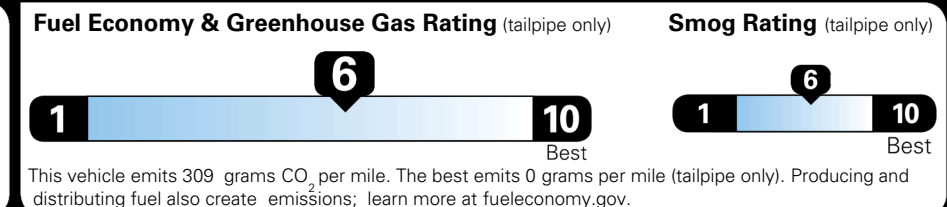

EPA DOT Fuel Economy and Environment

Gasoline Vehicle

You save \$0
 in fuel costs over 5 years compared to the average new vehicle.

Annual fuel cost \$1,700

Actual results will vary for many reasons, including driving conditions and how you drive and maintain your vehicle. The average new vehicle gets 29 MPG and costs \$8,500 to fuel over 5 years. Cost estimates are based on 15,000 miles per year at \$ 3.30 per gallon. MPGe is miles per gasoline gallon equivalent. Vehicle emissions are a significant cause of climate change and smog.