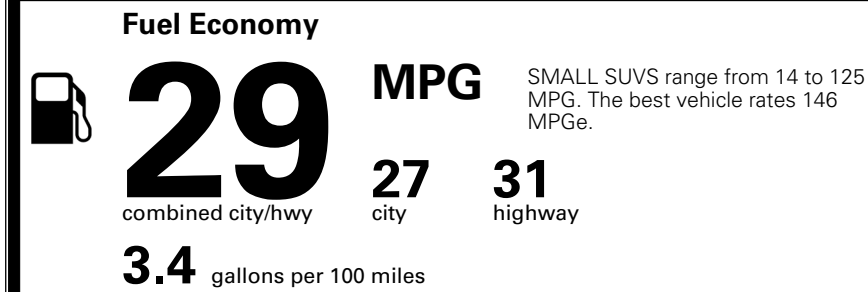

MANUFACTURER'S SUGGESTED RETAIL PRICE ▶

COMPARE EX AWD FEATURES

Added to/in place of standard S AWD features

- Smart Power Liftgate
- 10.25" Instrument Display
- SynTex Seating Material
- Heated Front Seats
- Power Driver's Seat w/ Power Lumbar
- Dual Illuminated Vanity Mirrors
- Wireless Phone Charger
- Cargo Cover
- Parking Distance Warning - Reverse

ADDITIONAL INSTALLED EQUIPMENT:

(In addition to or in place of standard features)

EX Sunroof Package

- Power Sunroof with Sunshade
- 17" Gloss Black Alloy Wheels
- Carpeted Floor Mats

$ 28,690.00

Included
Included
Included
Included
Included
Included
Included
Included
Included
Included

$800.00
$200.00

MSRP INCLUDING OPTIONS

$ 29,690.00

INLAND FREIGHT AND HANDLING

$ 1,495.00

TOTAL MANUFACTURER'S SUGGESTED RETAIL PRICE ▶

$ 31,185.00

TOTAL ADDITIONAL WEIGHT: 5.8

*Additional terms and conditions apply.
**Kia Connect may be currently unavailable for some Model Year 2022 and newer vehicles sold or purchased in Massachusetts; please see owners.kia.com for more information.
NOTE: When you purchase this vehicle, Kia America, Inc. collects personal information you provide to the dealership. For information on our collection and use of personal information and your rights, please see our Privacy Policy on www.kia.com.

EPA DOT Fuel Economy and Environment

Gasoline Vehicle

You save $0
in fuel costs over 5 years compared to the average new vehicle.

Annual fuel cost $1,700