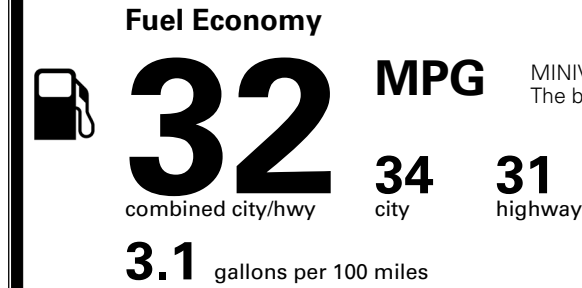

\$495.00
 \$315.00
 \$400.00
 \$45.00

MSRP INCLUDING OPTIONS

\$ 44,845.00

INLAND FREIGHT AND HANDLING

\$ 1,545.00

TOTAL MANUFACTURER'S SUGGESTED RETAIL PRICE ▶

\$ 46,390.00

TOTAL ADDITIONAL WEIGHT: 12.3

EPA DOT Fuel Economy and Environment

Gasoline Vehicle

MINIVANS range from 20 to 83 MPG.
 The best vehicle rates 146 MPGe.

You save \$750
 in fuel costs
 over 5 years
 compared to the
 average new vehicle.