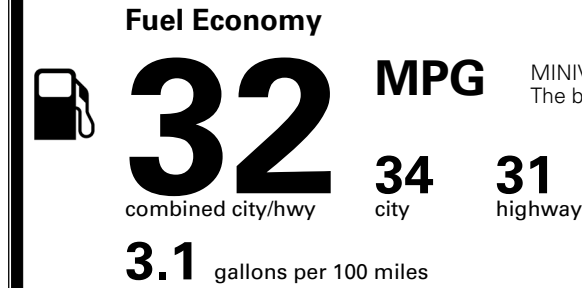

EPA DOT Fuel Economy and Environment

Gasoline Vehicle

MINIVANS range from 20 to 83 MPG. The best vehicle rates 146 MPGe.

You save $750
in fuel costs over 5 years compared to the average new vehicle.

Annual fuel cost
$1,550