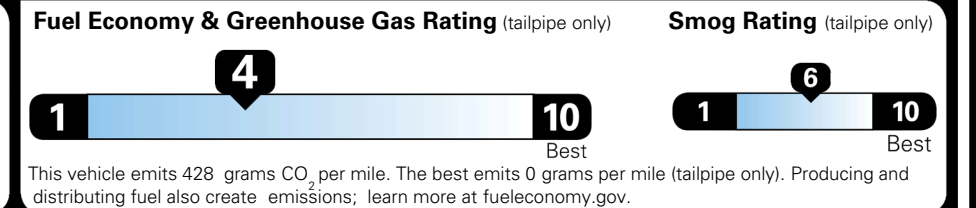

TOTAL ADDITIONAL WEIGHT: 13.9

EPA DOT Fuel Economy and Environment

Gasoline Vehicle

You spend \$3,250 more in fuel costs over 5 years compared to the average new vehicle.

Annual fuel cost \$2,350

Actual results will vary for many reasons, including driving conditions and how you drive and maintain your vehicle. The average new vehicle gets 29 MPG and costs \$8,500 to fuel over 5 years. Cost estimates are based on 15,000 miles per year at \$ 3.30 per gallon. MPGe is miles per gasoline gallon equivalent. Vehicle emissions are a significant cause of climate change and smog.