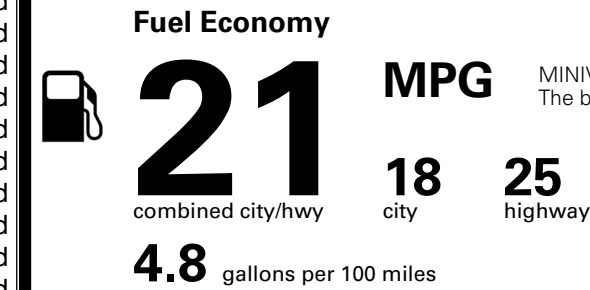

TOTAL ADDITIONAL WEIGHT: 13.9

EPA DOT Fuel Economy and Environment

Gasoline Vehicle

You spend \$3,250 more in fuel costs over 5 years compared to the average new vehicle.

Annual fuel cost \$2,350

Actual results will vary for many reasons, including driving conditions and how you drive and maintain your vehicle. The average new vehicle gets 29 MPG and costs \$8,500 to fuel over 5 years. Cost estimates are based on 15,000 miles per year at \$ 3.30 per gallon. MPGe is miles per gasoline gallon equivalent. Vehicle emissions are a significant cause of climate change and smog.